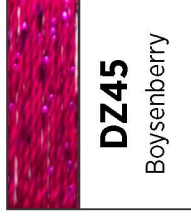

8wt, 6-ply rayon with 1 strand metallic  
Available in 34 colors

## Dazzle™ Color Chart

WONDERFUL™  
SPECIALTY THREADS

Note that your monitor may display colours slightly differently than the colour of the actual thread.  
Please keep this in mind when using this chart.