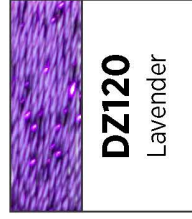

8wt, 6-ply rayon with 1 strand metallic  
Available in 34 colors

## Dazzle™ Color Chart

WONDERFUL™  
SPECIALTY THREADS

Note that your monitor may display colours slightly differently than the colour of the actual thread.  
Please keep this in mind when using this chart.