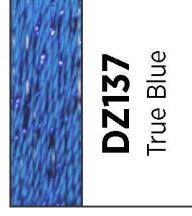

8wt, 6-ply rayon with 1 strand metallic  
Available in 34 colors

## Dazzle™ Color Chart

WONDERFUL™  
SPECIALTY THREADS

Note that your monitor may display colours slightly differently than the colour of the actual thread.  
Please keep this in mind when using this chart.