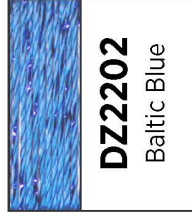

8wt, 6-ply rayon with 1 strand metallic  
Available in 34 colors

## Dazzle™ Color Chart

WONDERFUL™  
SPECIALTY THREADS

Note that your monitor may display colours slightly differently than the colour of the actual thread.  
Please keep this in mind when using this chart.