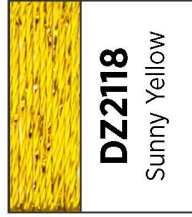

8wt, 6-ply rayon with 1 strand metallic  
Available in 34 colors

## Dazzle™ Color Chart

WONDERFUL™  
SPECIALTY THREADS

Note that your monitor may display colours slightly differently than the colour of the actual thread.  
Please keep this in mind when using this chart.