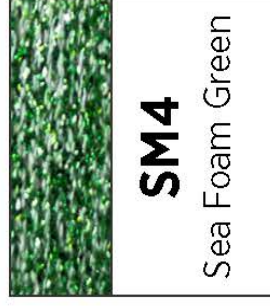

8wt, 4-ply rayon with 3 strands of metallic
Available in 13 colors

Sizzle™ Color Chart

WONDERFAL™
SPECIALTY THREADS

Note that your monitor may display colours slightly differently than the colour of the actual thread. Please keep this in mind when using this chart.