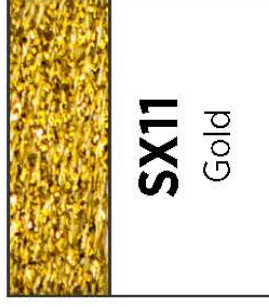

8wt, 4-ply rayon with 3 strands of metallic
Available in 13 colors

Sizzle™ Color Chart

WONDERFAL™
SPECIALTY THREADS

Note that your monitor may display colours slightly differently than the colour of the actual thread. Please keep this in mind when using this chart.