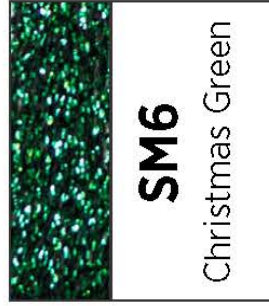

8wt, 4-ply rayon with 3 strands of metallic
Available in 13 colors

Sizzle™ Color Chart

WONDERFAL™
SPECIALTY THREADS

Note that your monitor may display colours slightly differently than the colour of the actual thread. Please keep this in mind when using this chart.